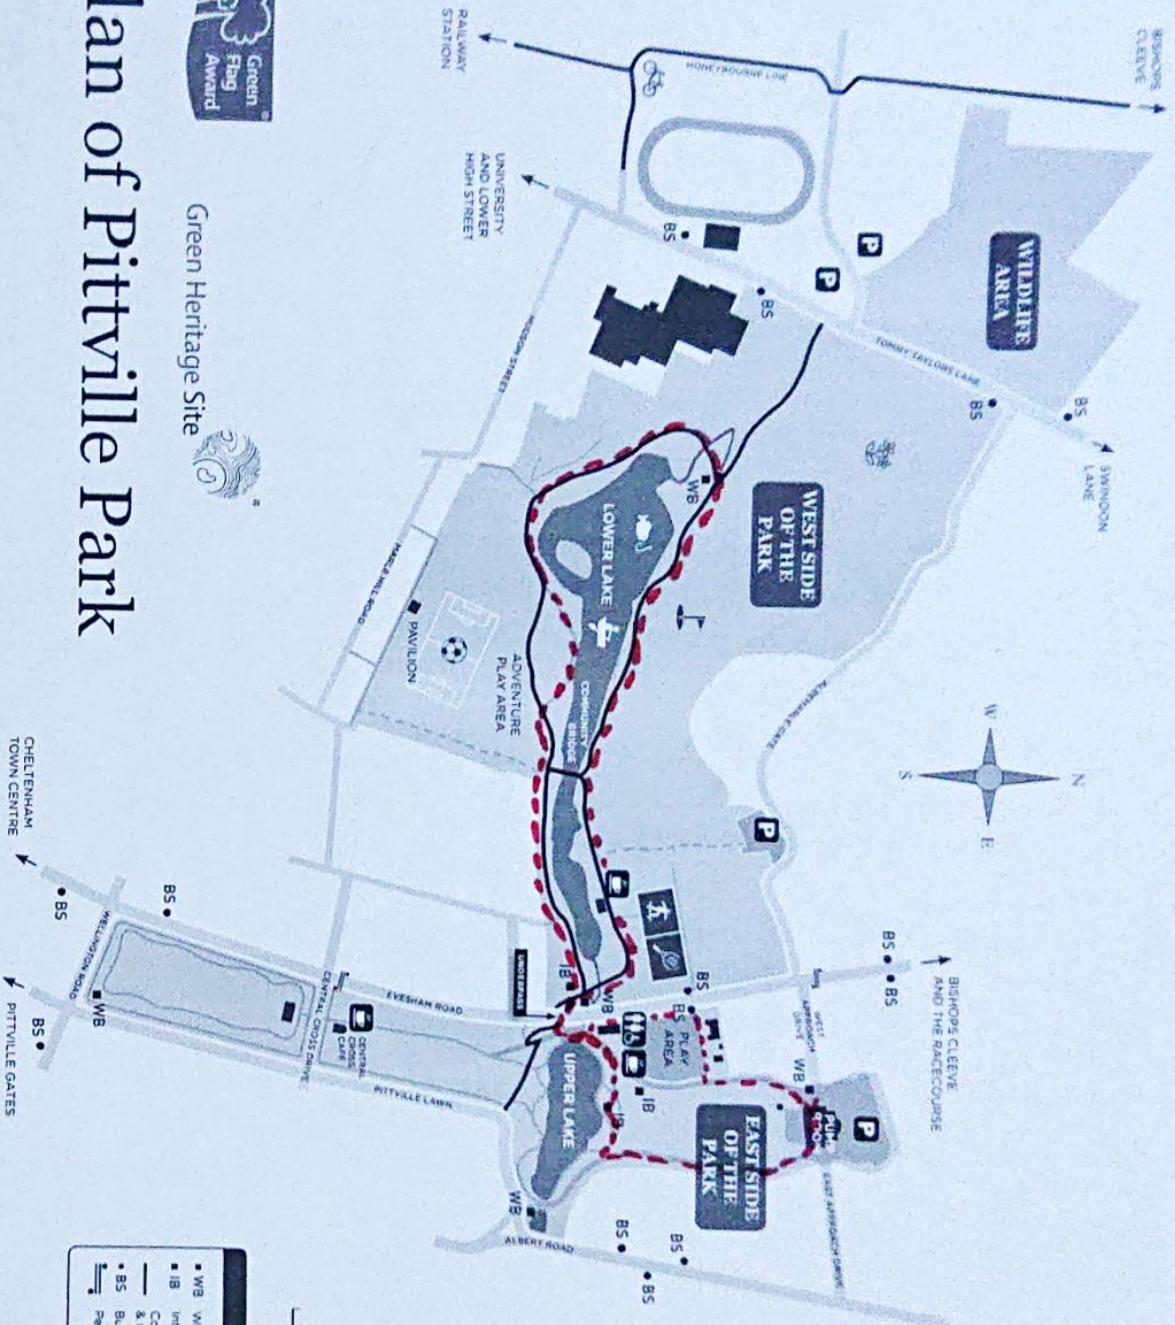

Plan of Pittville Park

Green Heritage Site

0 20m

KEY	
WB	Welcome Board
IB	Interpretation Board
—	Combined Pedestrian & Cycle Route
BS	Bus Stop
—	Pedestrian Crossing

CHELTEMHAM TOWN CENTRE
PITTVILLE GATES